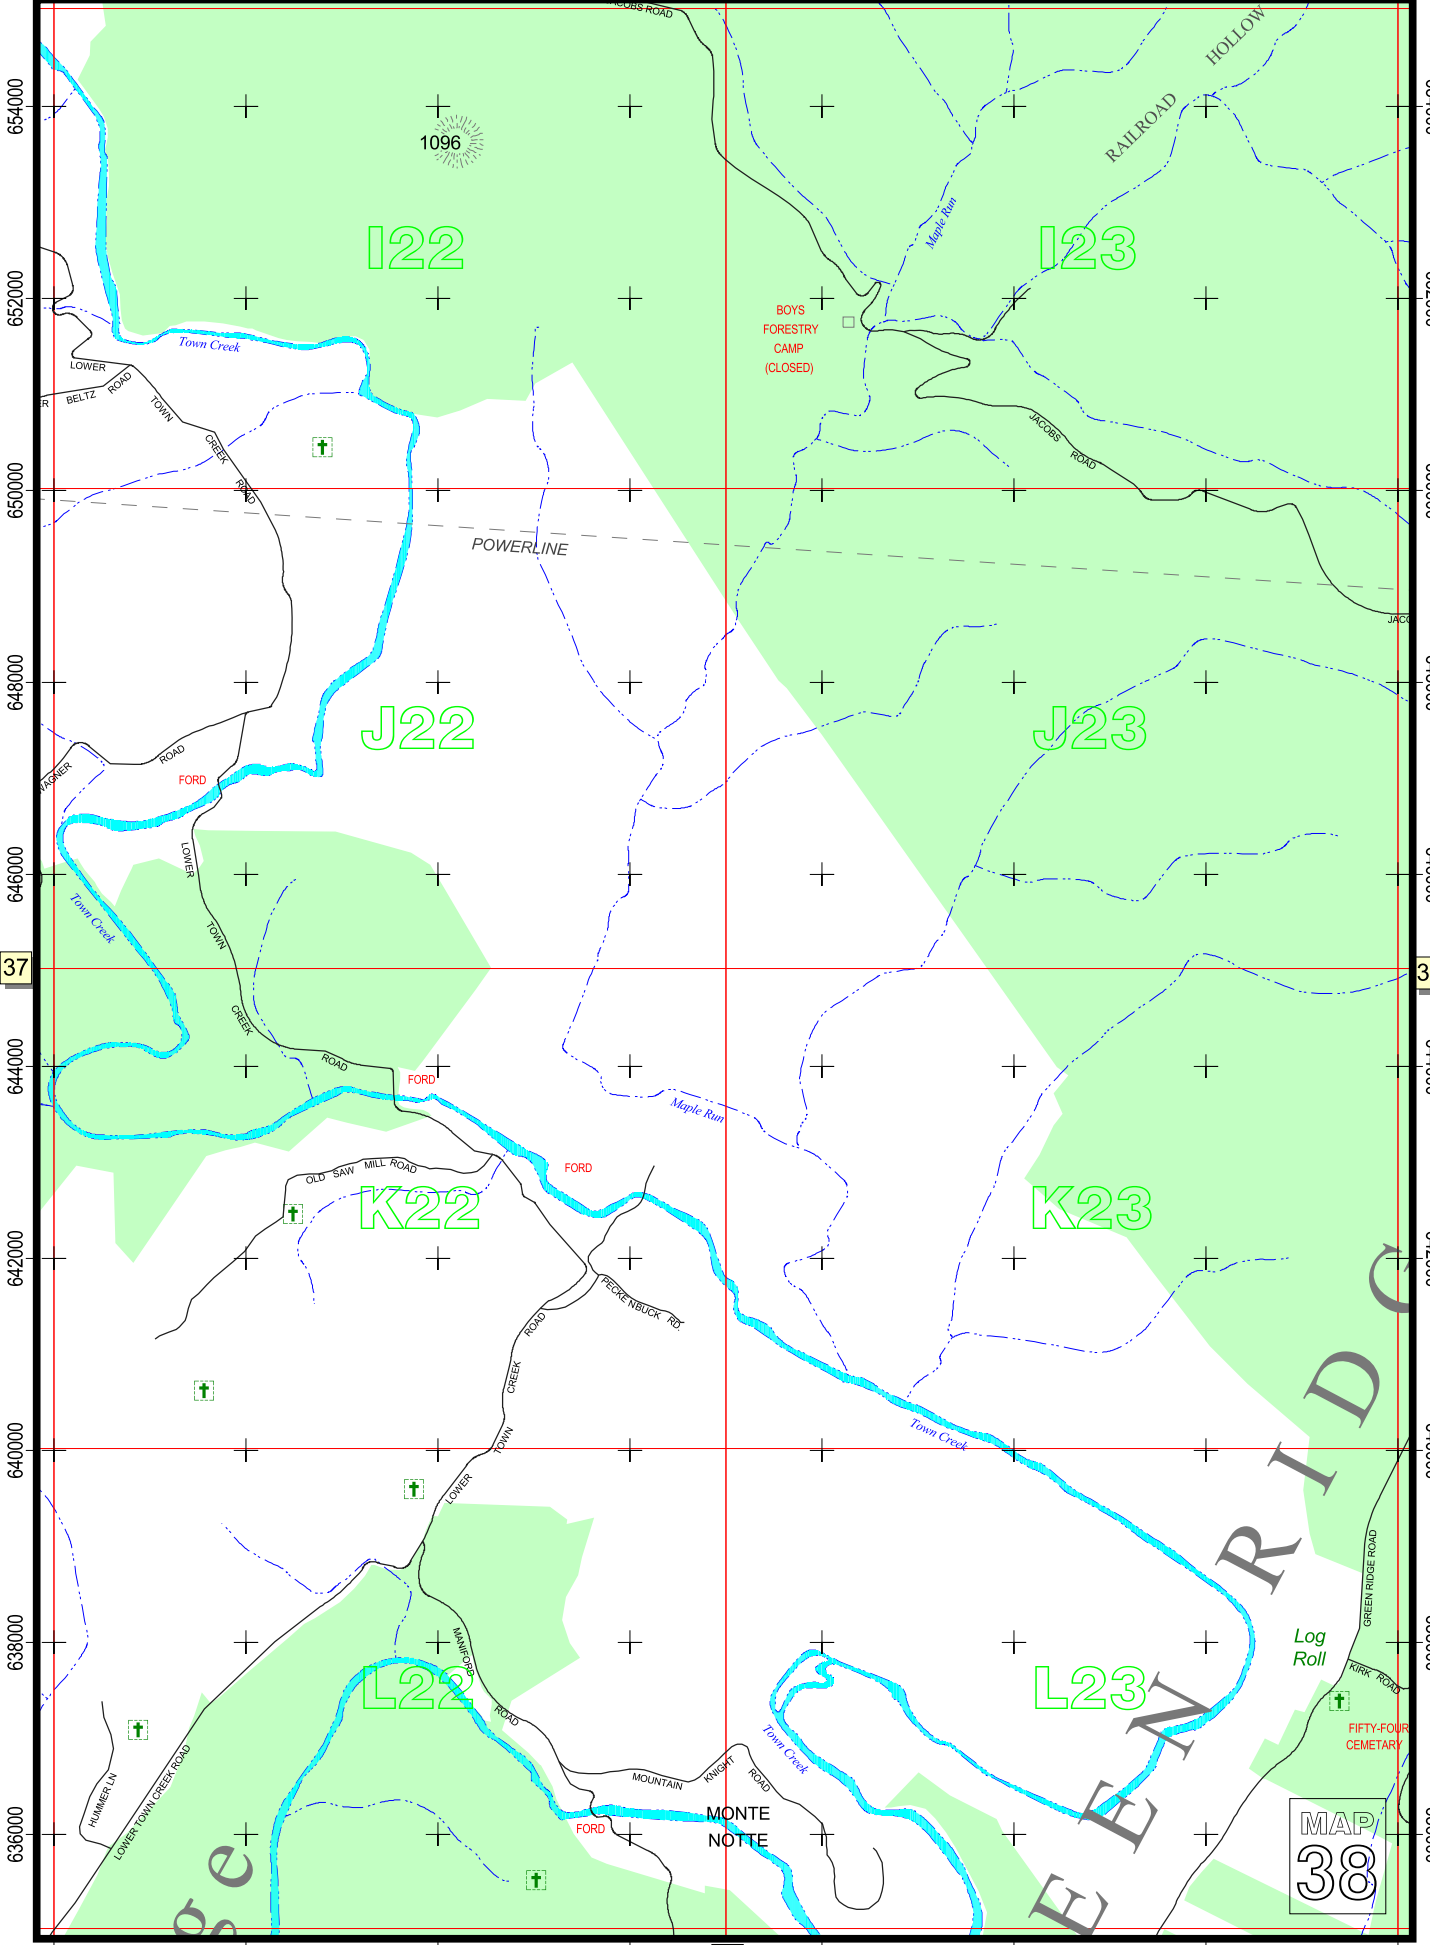

360000 362000 364000 366000 368000 370000 372000 374000

23

37

39

360000 362000 364000 366000 368000 370000 372000 374000

51

MAP 38

GREEN RIDGE

Lower Town Creek Road

Maniwicford Road

Mountain Knight Road

Log Roll
Kirk Road
Green Ridge Road
Fifty-Four Cemetary

MONTE NOTTE

BOYS FORESTRY CAMP (CLOSED)

1096

I22

RAILROAD HOLLOW

Town Creek

Maple Run

Town Creek

Town Creek

LOWER TOWN CREEK ROAD

MARKER ROAD

Town Creek

ROAD

OLD SAW MILL ROAD

LOWER TOWN CREEK ROAD

LOWER TOWN CREEK ROAD

HUMBER LA

LOWER TOWN CREEK ROAD

BELTZ ROAD

TOWN CREEK