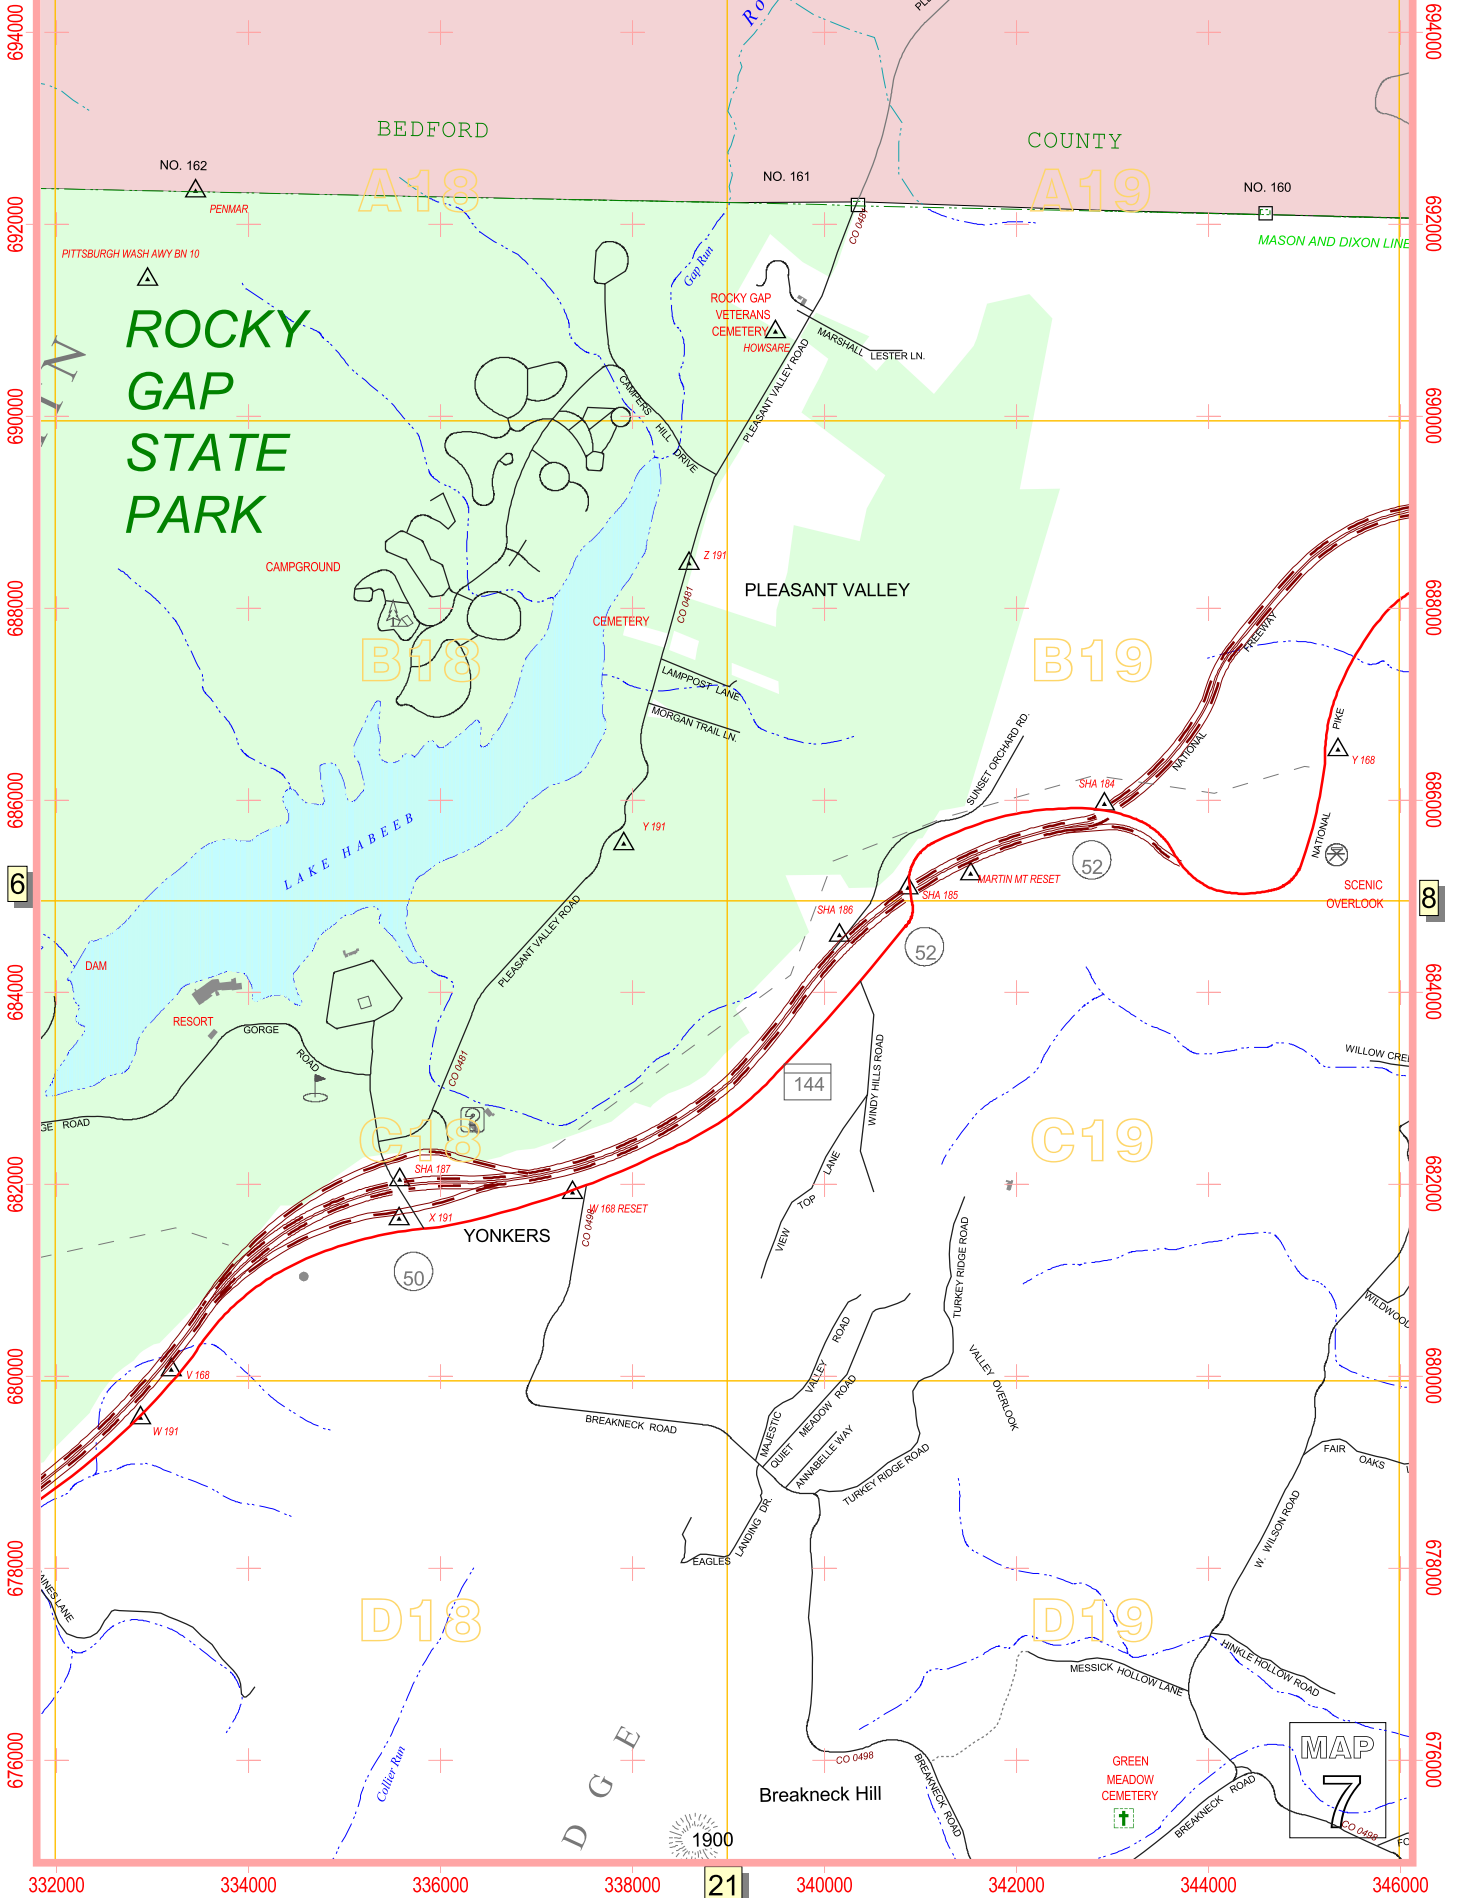

332000 334000 336000 338000 340000 342000 344000 346000

# ROCKY GAP STATE PARK

BEDFORD COUNTY

PLEASANT VALLEY

PLEASANT VALLEY

YONKERS

Breakneck Hill

D G E

1900

MAP 7

6

8

21

21