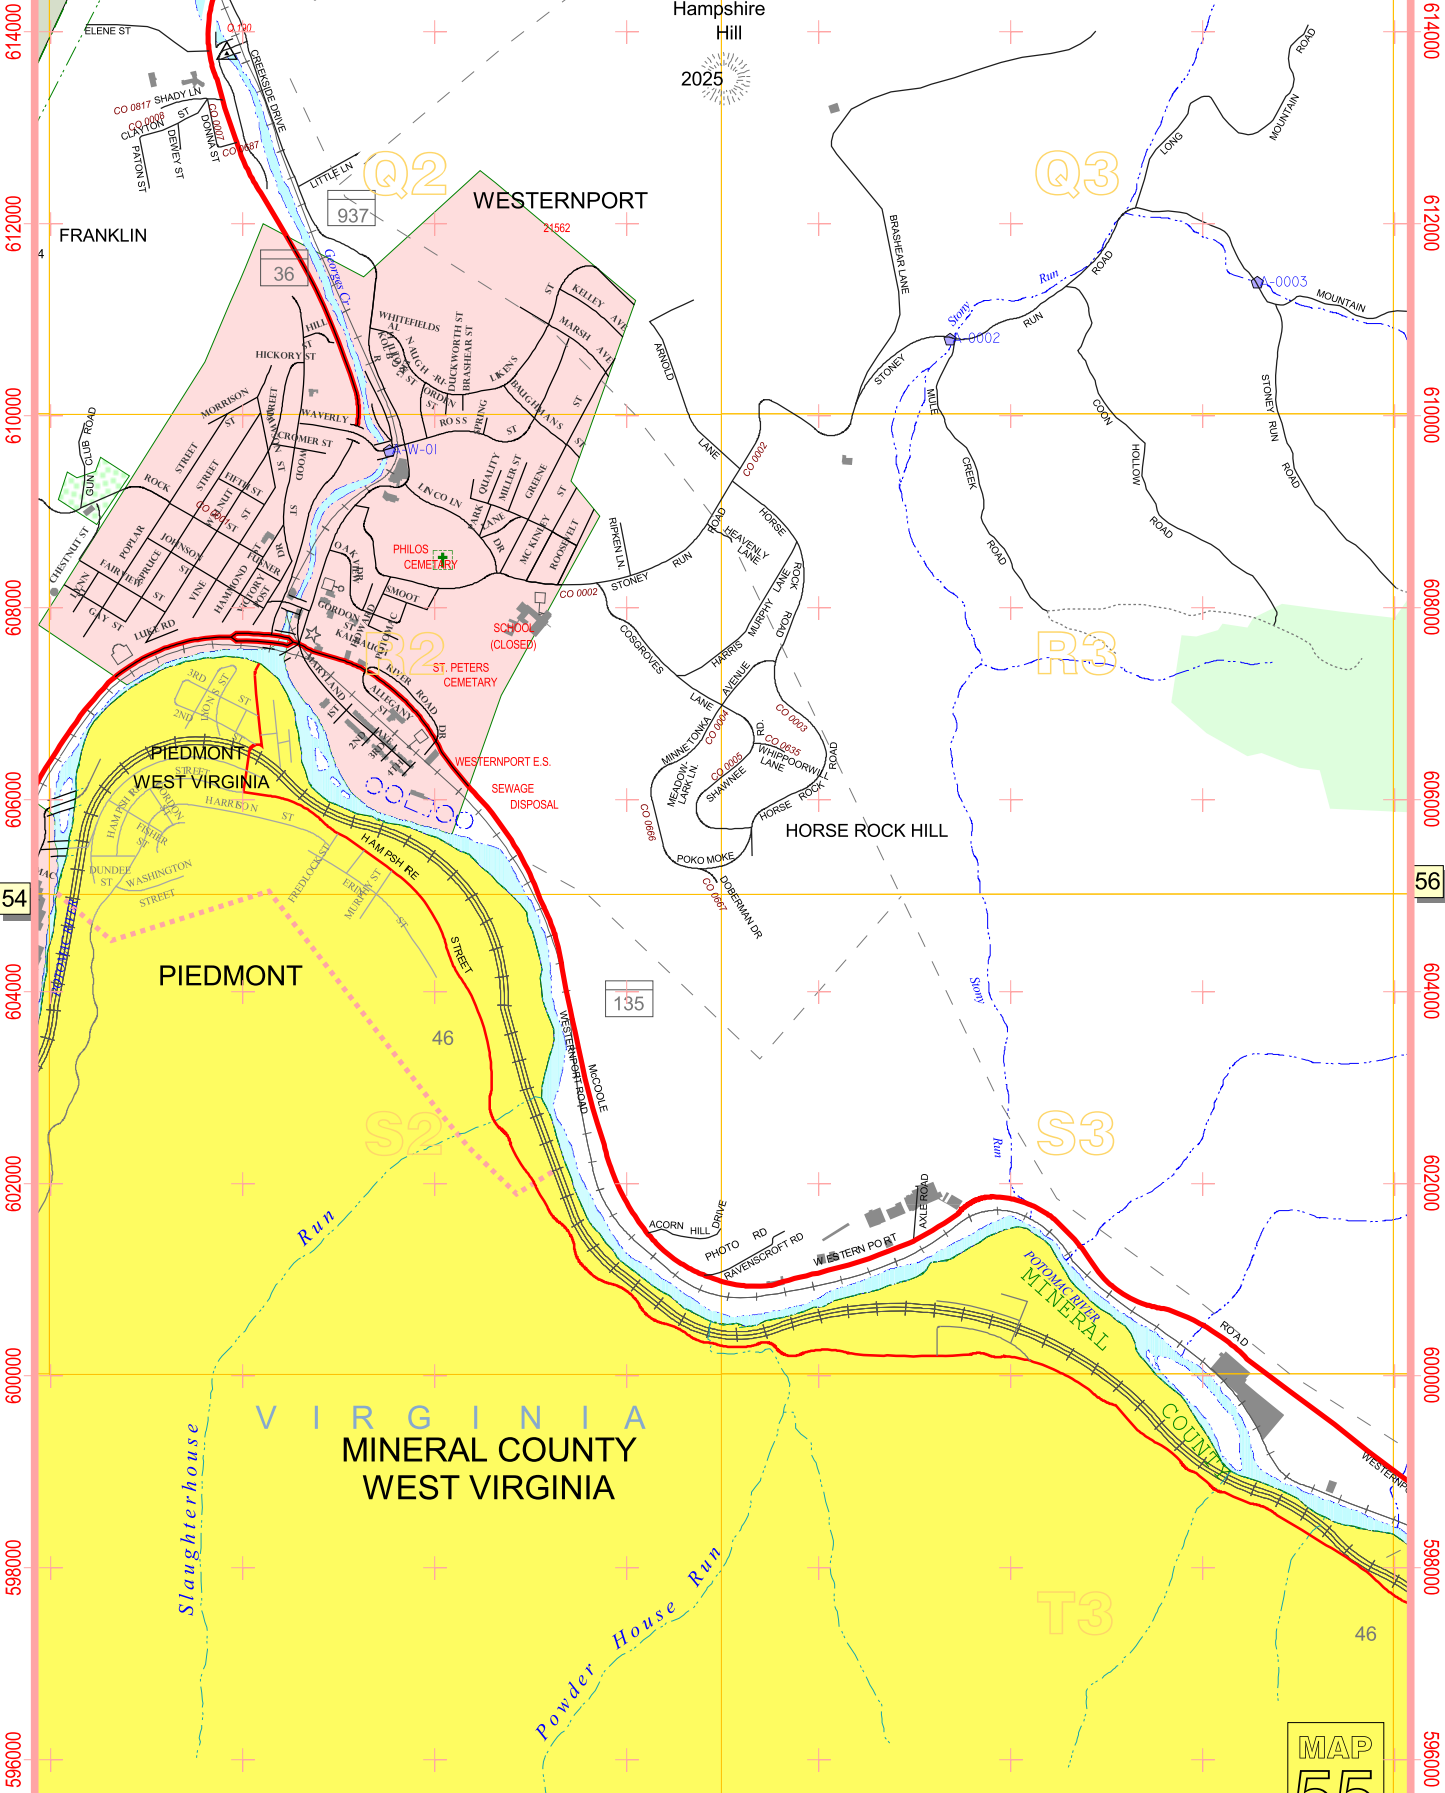

220000 222000 224000 226000 228000 230000 232000 234000

42

Hampshire Hill
2025

Q2

Q3

R3

S2

S3

T3

FRANKLIN

WESTERNPORT

PIEDMONT

PIEDMONT

WEST VIRGINIA

HORSE ROCK HILL

VIRGINIA
MINERAL COUNTY
WEST VIRGINIA

MAP
55

54

56

46

46